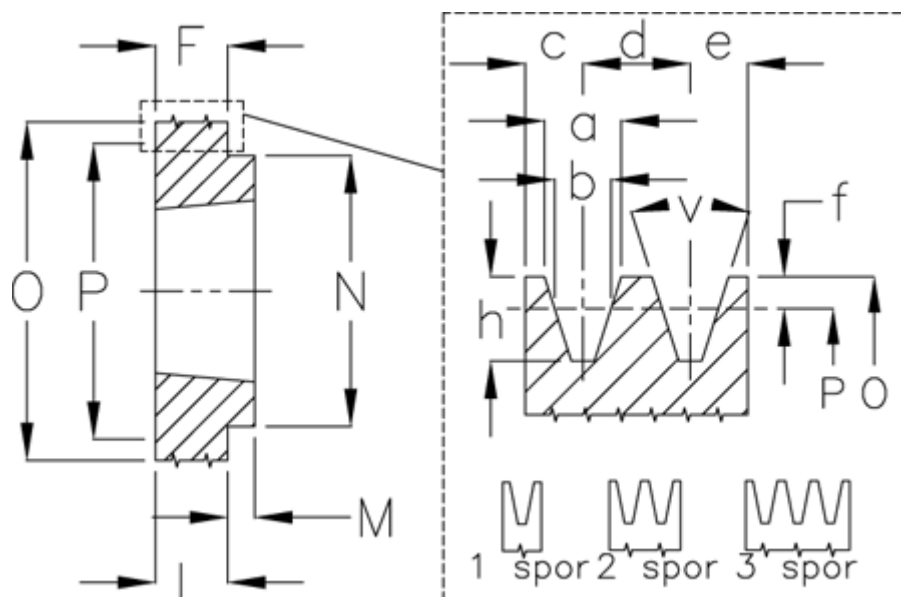

Article number: 604113008501

Description: V-belt pulley SPZ 85/1 TL1210

Measures

a	= 9.7	For bush	= 1210	P	= 85
b	= 8.5	h	= 11.0	Type	= SPZ
Bush ζ max	= 32	J	= -	v	= 38 grader
c	= 8.0	L	= 25		
d	= 12.0	m	= 9		
e	= 8.0	N	= 80		
f	= 2.0	Number of ribs	= 1		
F	= 16	O	= 89.0		